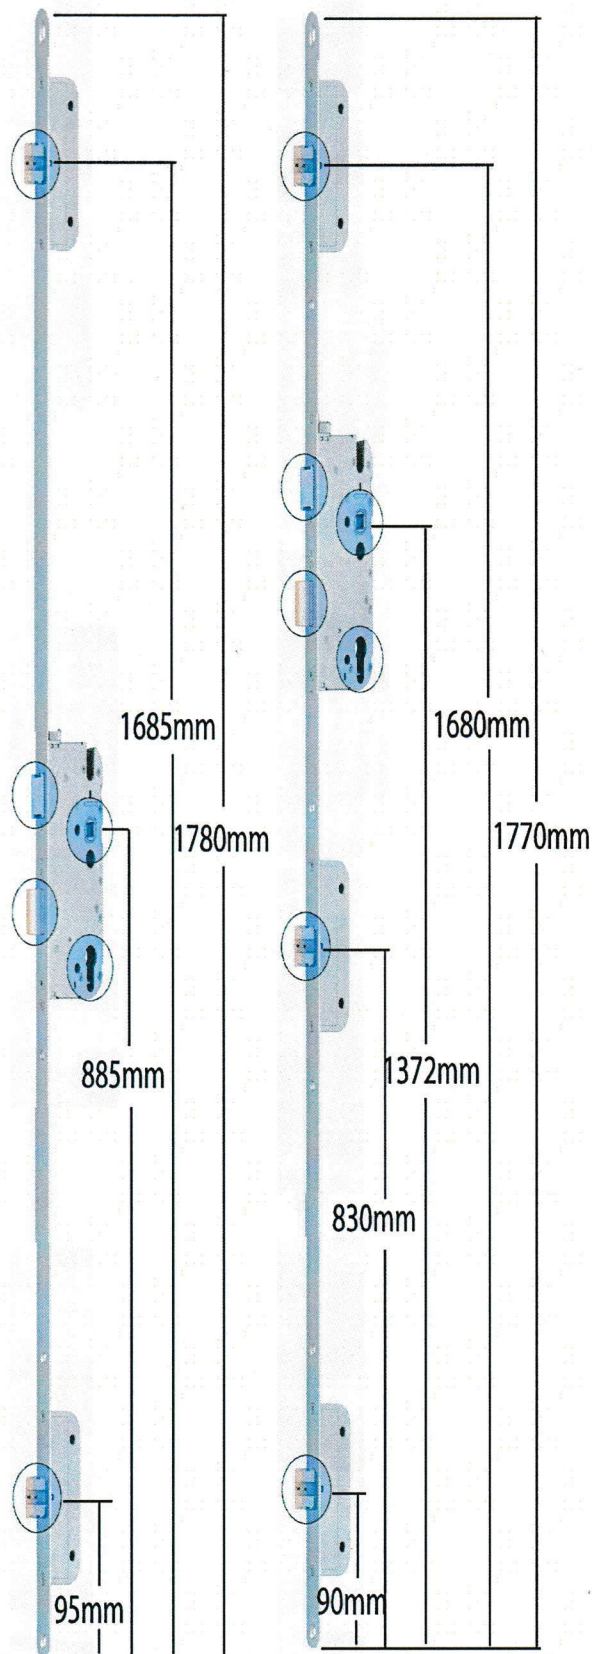

Secury Automatic Secury Classic

- Available in 35mm & 45mm backset
- Universal handing with changeable latch and dead latches
- Latchbolts secured against manipulation when door is closed
- Increased burglar protection with self-locking elements
- Suitable for use on FD30 doors, with fire testing certification
- Fully adjustable composite keeps with edge protection
- Fully enclosed lock cases for optimum protection of interior components
- Architectural fixing patterns possible
- Extensive range of GU-Secury accessories
- Can be upgraded to electronically operated lock with access control (see illustration below)

Example: Installation in the door leaf *

- 1 SECUREconnect
- 2 GU-SECURY Automatic with A-opener
- 3 Fingerprint scanner or code keypad - integrated
- 4 ready-made cable

Selected individual components can be combined to suit individual requirements. Easy component assembly with integrated fingerprint scanner without compromising on security for a complete solution.