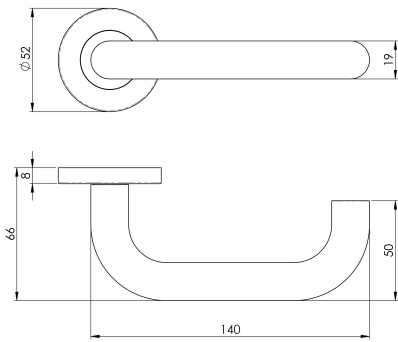

Nera Safety Lever on Sprung Rose Grade 304

CSL1190

Safety Lever round bar return to door lever on concealed fix press on round rose. Lever available in 19mm or 22mm Diameter. Ideal for public/office doors where a more ergonomic operation is a necessary requirement. Part of the Steelworx range in grade 304 Stainless Steel.